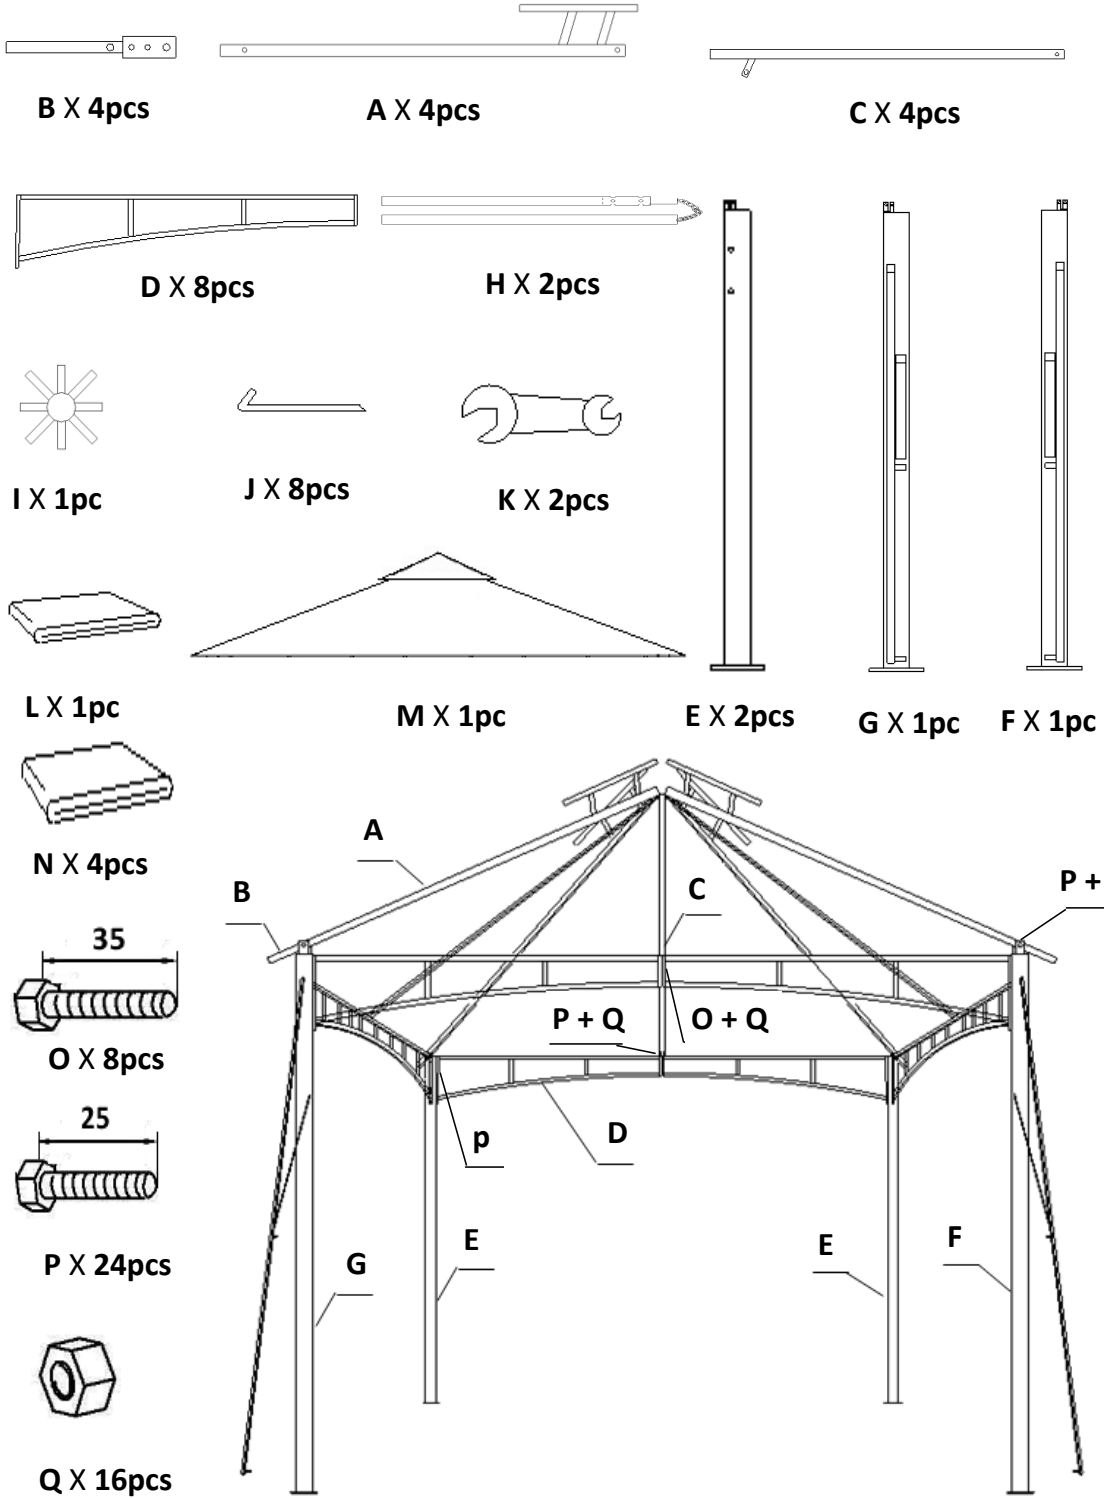

Produced under the Camelot Brand
For Solus Garden & Leisure B62 OEW

* Select Ideal Location :First check all parts are present then Set them all out on a clear level surface prior to assembly

* Take Care during assembly , especially when lifting heavy or large parts.

* Never leave the awning in an open position when not in use

* This gazebo was designed as a temporary shelter only

During Bad weather i.e Severe rain, High winds or in the winter months the roof canopy should be removed
The Gazebo can be left out during the summer months - but please be aware of any bad weather and secure or remove your canopy

There are small eyelets in your roof designed to disperse water - as an extra precaution check your gazebo roof periodically and remove any access water build up.

To prolong the life of your gazebo always dismantle during the winter.