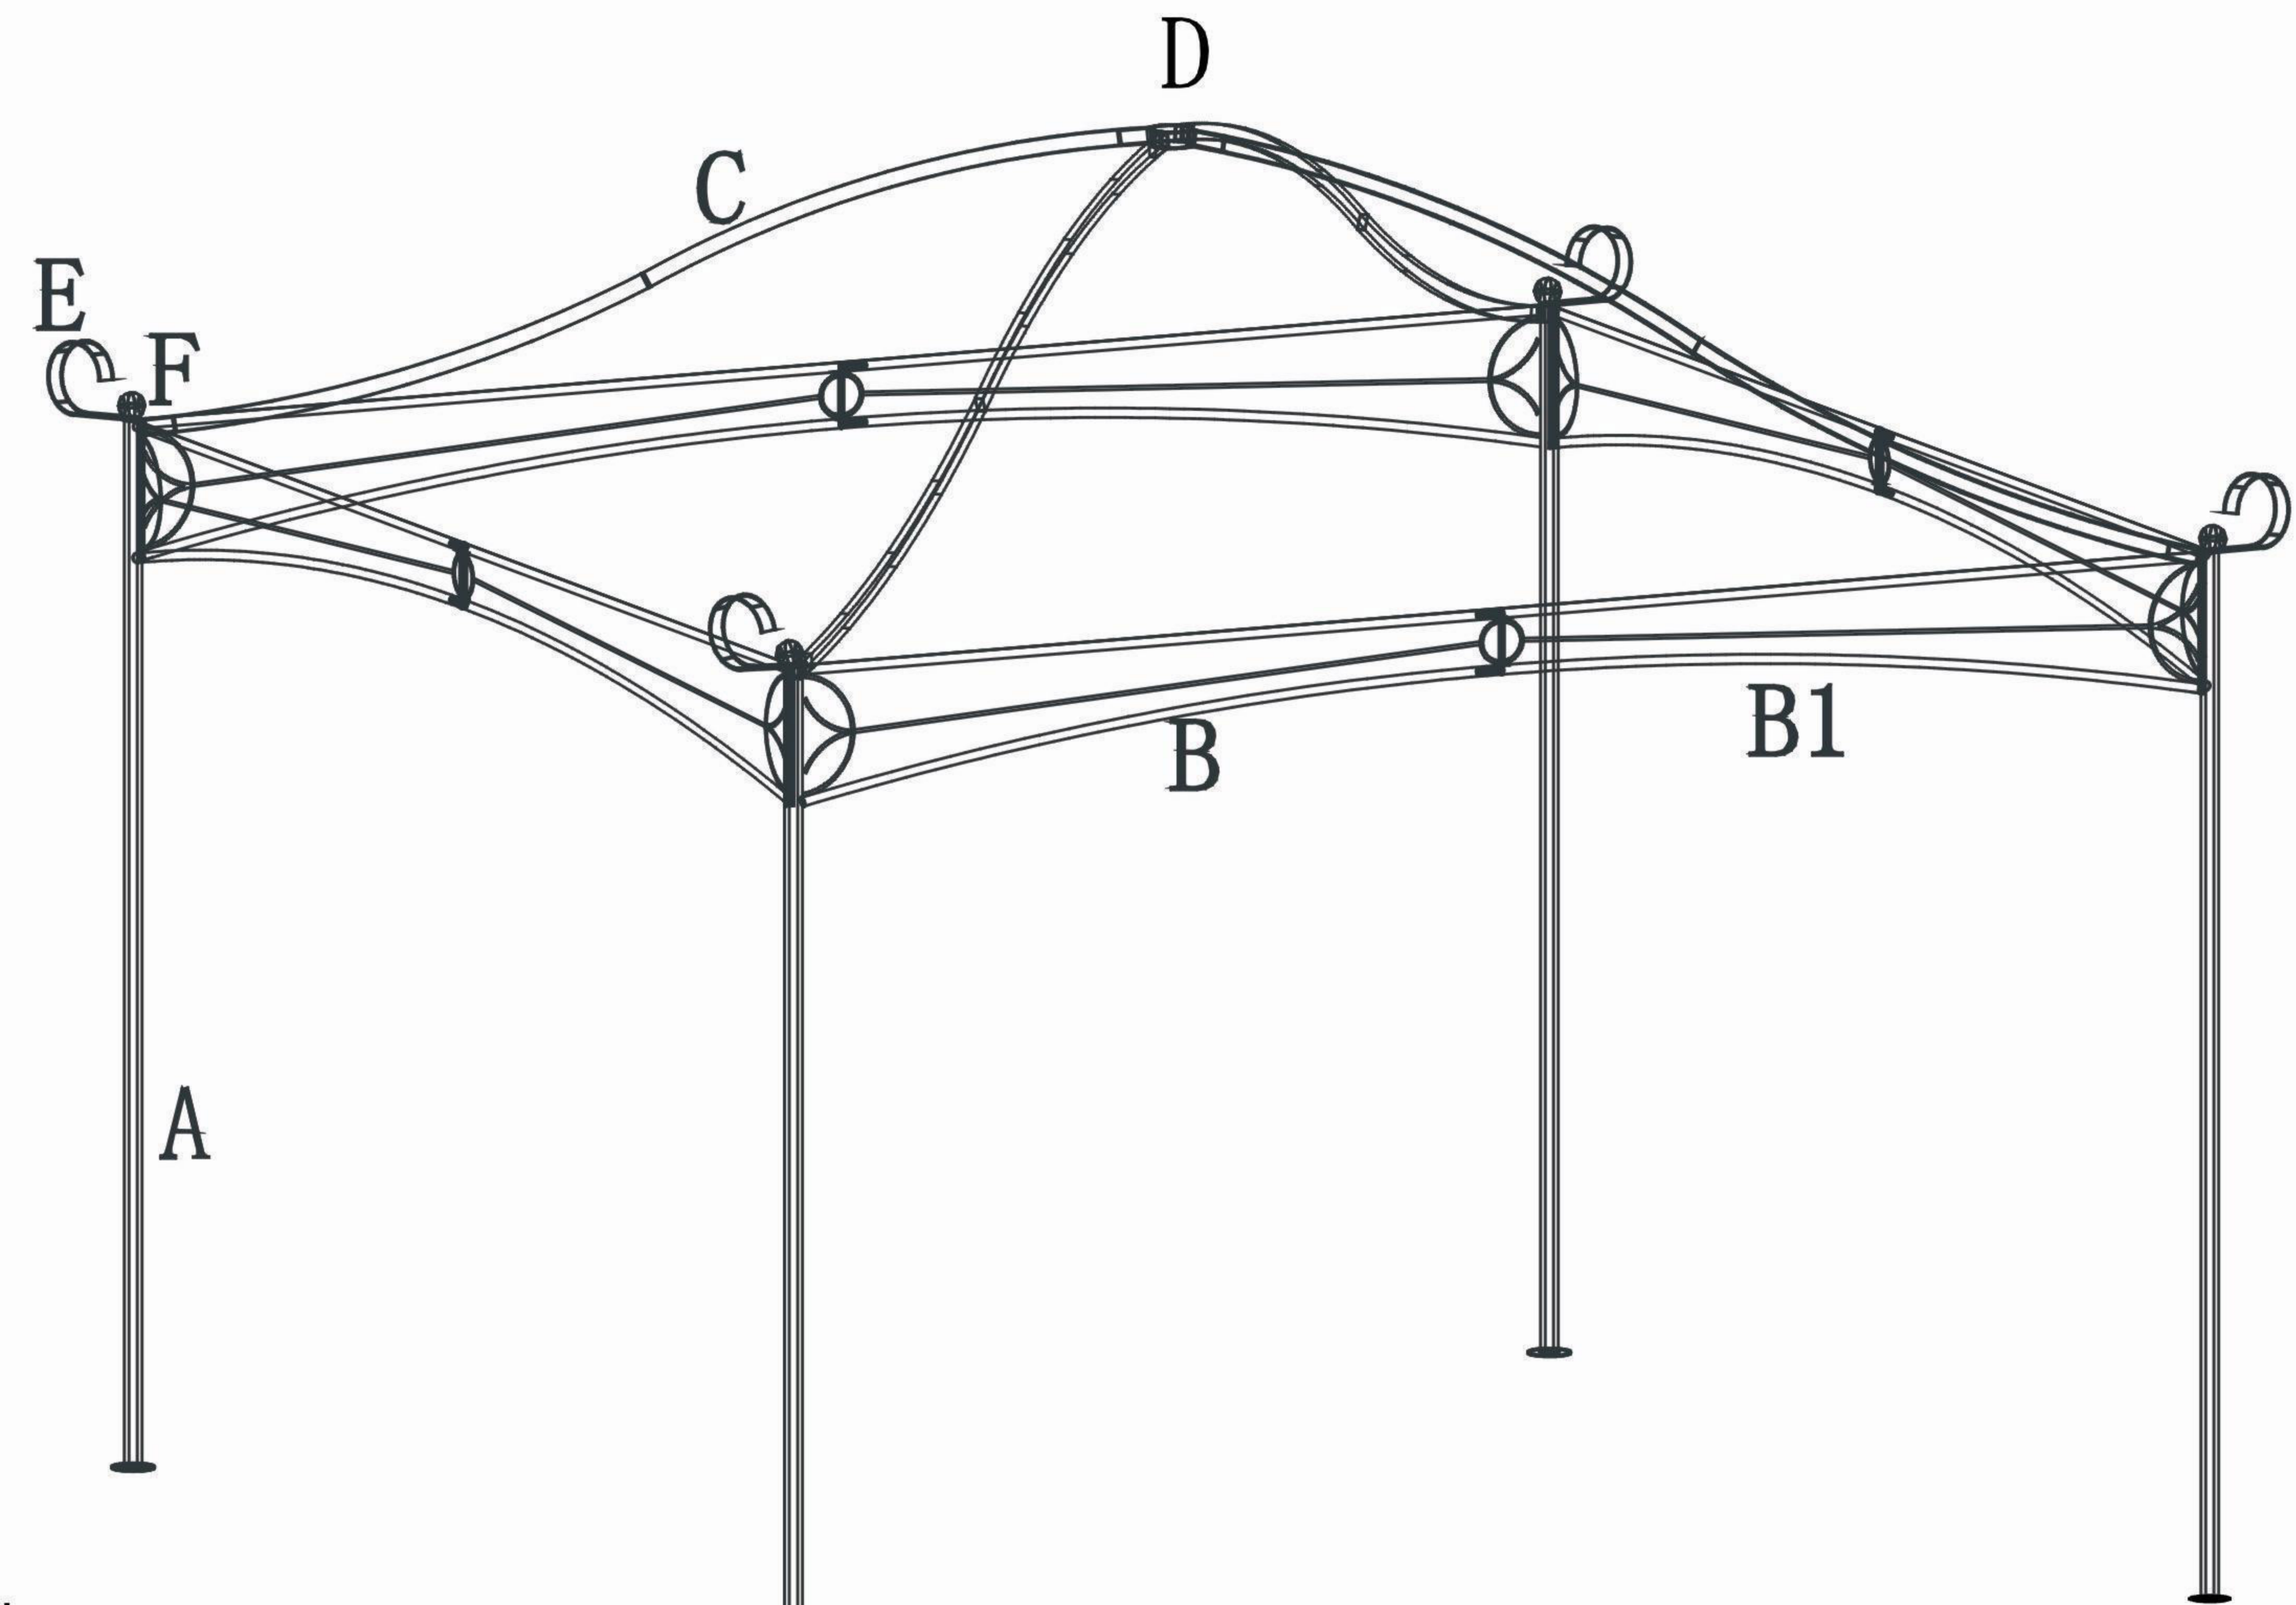

# Regency 3x3M Square Gazebo

(CAM0486, CAM0487)

Ax4 Bx4 B1x4 Cx4 Dx1 Ex4

Fx4 Gx1 G1x4 Hx8 Lx16 L1x4 Kx2

GROUND PEG

**Note:**

1. This gazebo requires a minimum of 4 people for assembly.
2. For safety, when building the gazebos, step ladders should be used when working above ground level.
3. In the unlikely event that any components are either damaged or missing, please return the complete item to the retail outlet from where it was purchased. This does not affect your statutory rights.

Produced under the Camelot brand for Solus Garden & Leisure Ltd. Droitwich, Worcestershire WR9 9AB.

**Note:** This item is intended as a sunshade and should not be left out during high winds as it could be damaged. It is recommended to remove the curtains and roof canopy when not in use. Although tent pegs are supplied, it is recommended the frame be screwed down to decking or patio if it is to be left out.