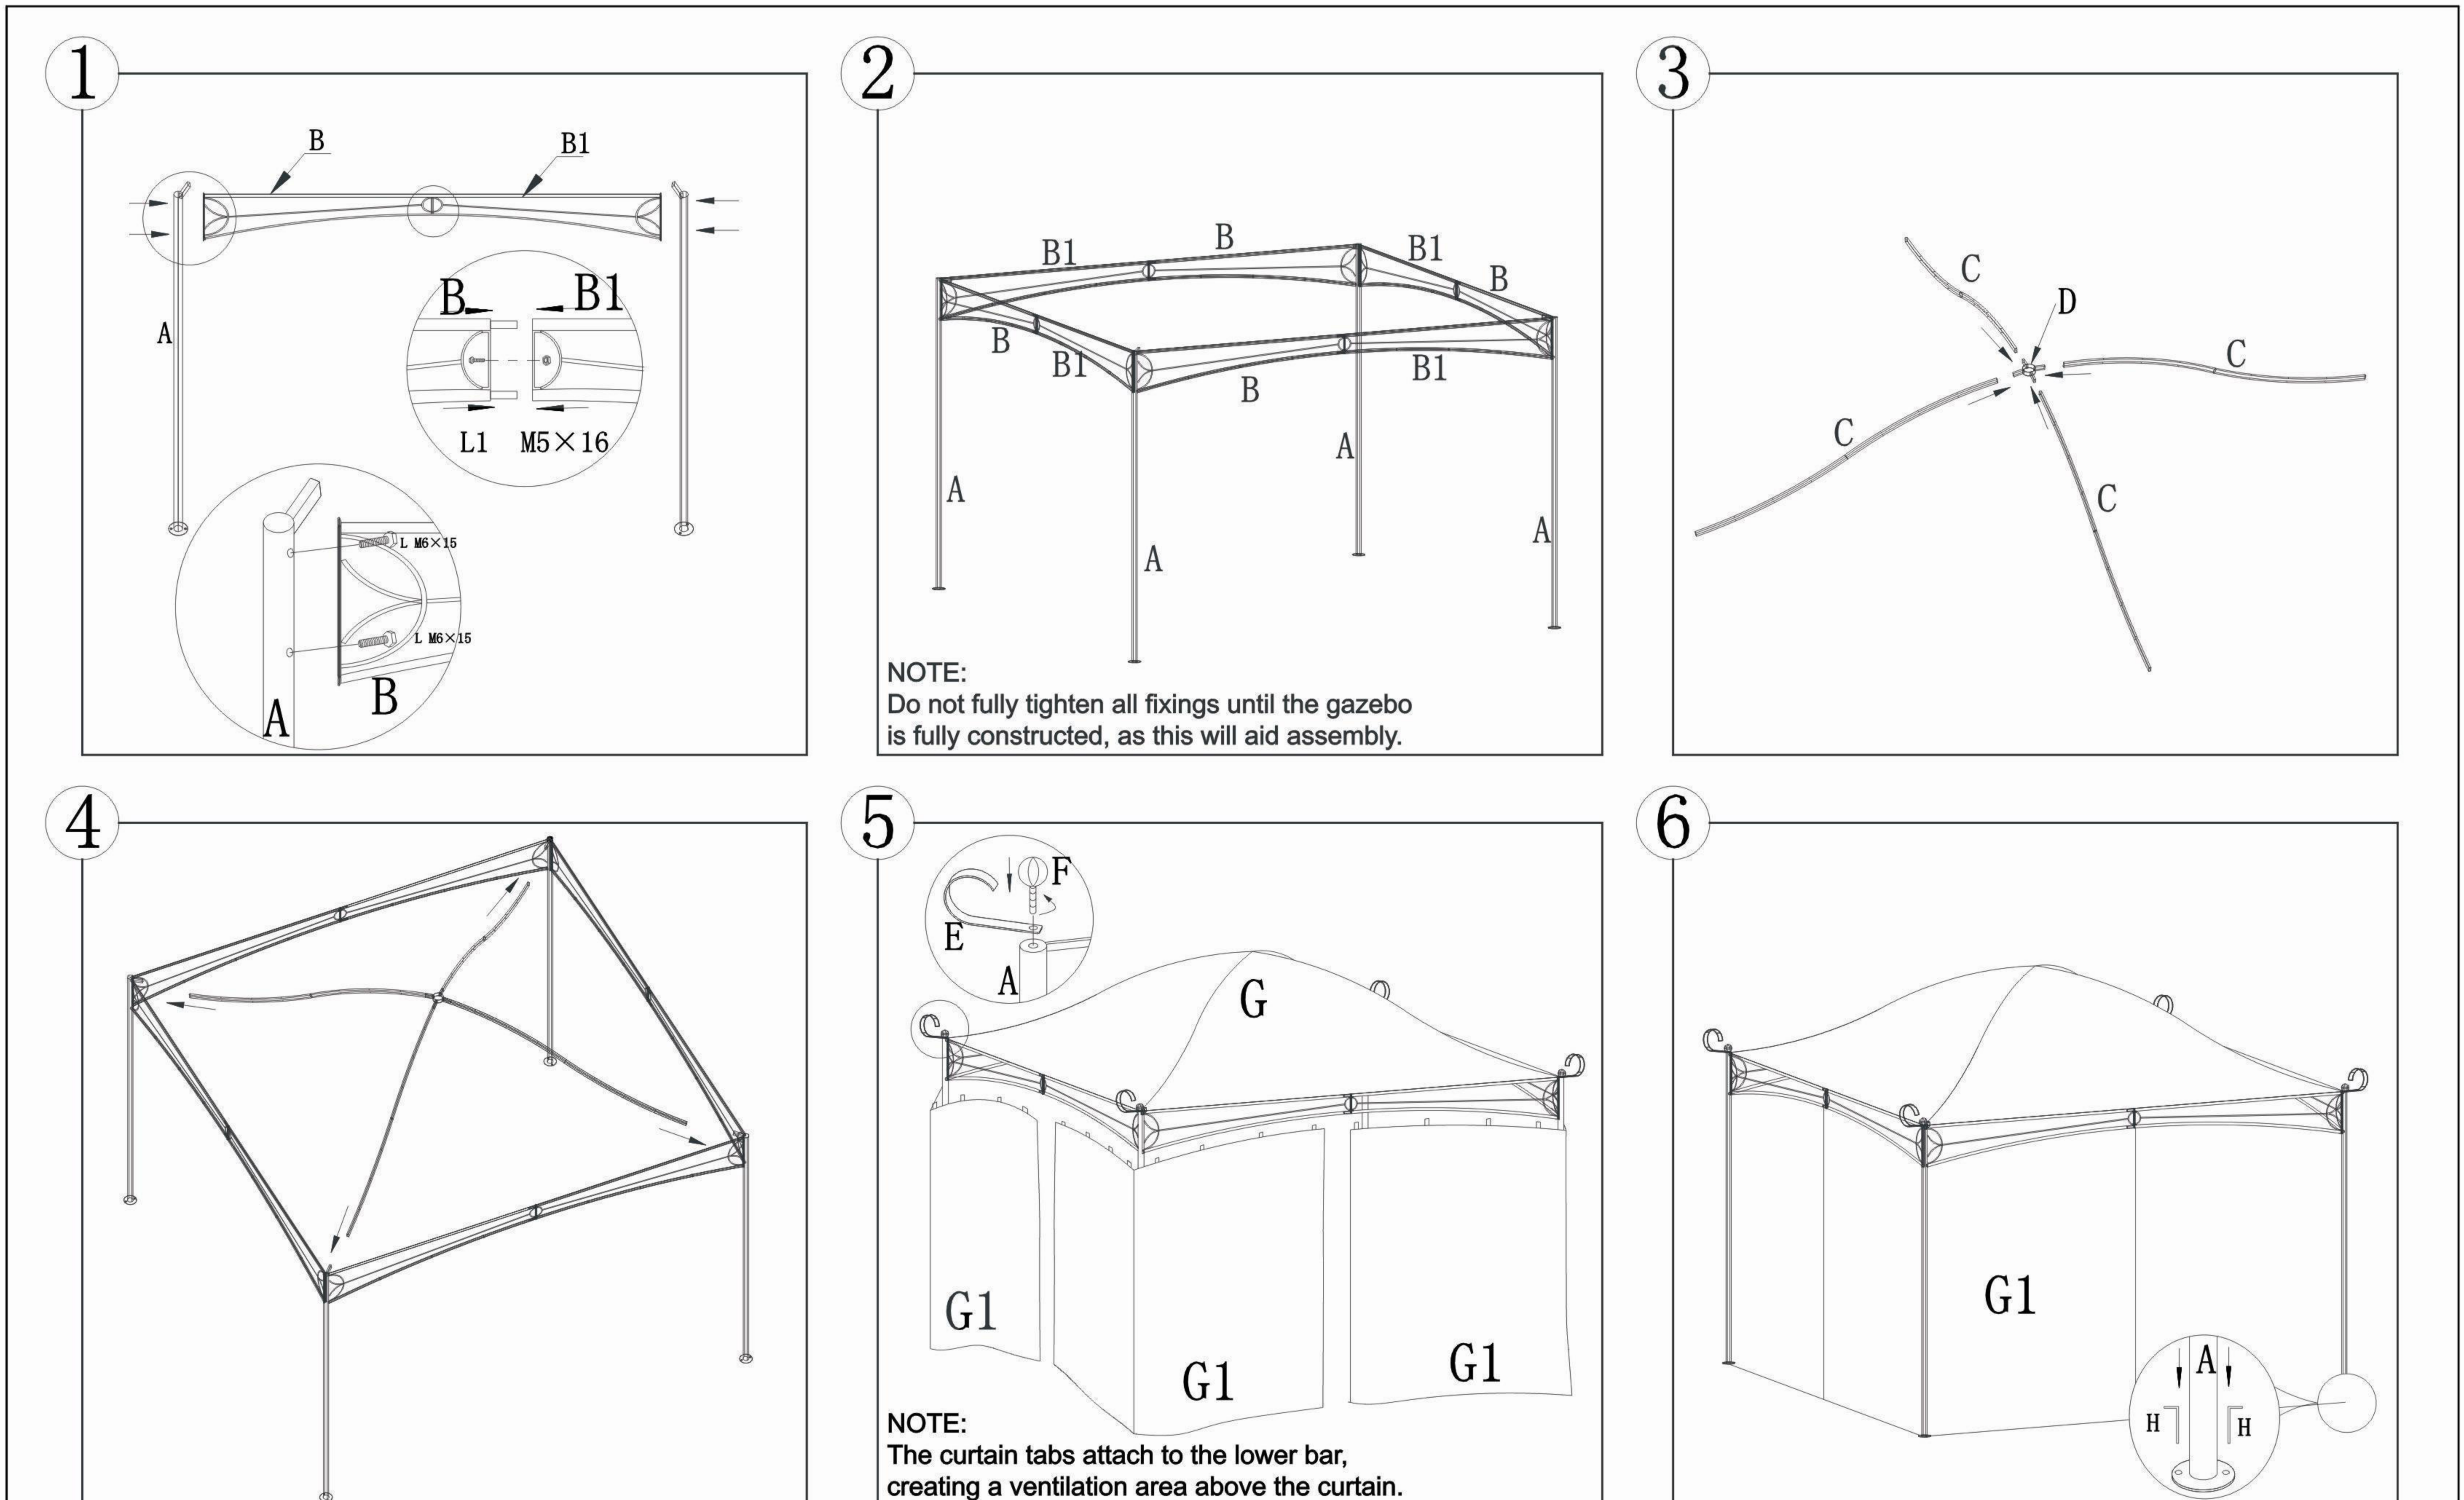

# Regency 3x3M Square Gazebo

(CAM0486, CAM0487)

Ax4 Bx4 B1x4 Cx4 Dx1 Ex4

Fx4 Gx1 G1x4 Hx8 Lx16 L1x4 Kx2

GROUND PEG

**Note:**

1. This gazebo requires a minimum of 4 people for assembly.
2. For safety, when building the gazebos, step ladders should be used when working above ground level.
3. In the unlikely event that any components are either damaged or missing, please return the complete item to the retail outlet from where it was purchased. This does not affect your statutory rights.

Produced under the Camelot brand for Solus Garden & Leisure Ltd. Droitwich, Worcestershire WR9 9AB.

**Note:** This item is intended as a sunshade and should not be left out during high winds as it could be damaged. It is recommended to remove the curtains and roof canopy when not in use. Although tent pegs are supplied, it is recommended the frame be screwed down to decking or patio if it is to be left out.